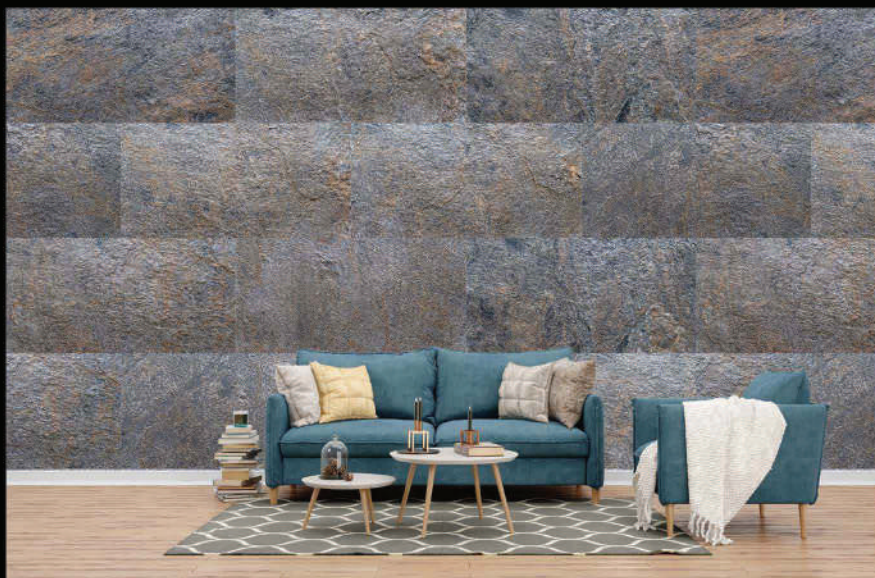

4Ft

Vintage Shine

8Ft

Stone Veneer

Monsoon Black

4Ft

8Ft

4*2