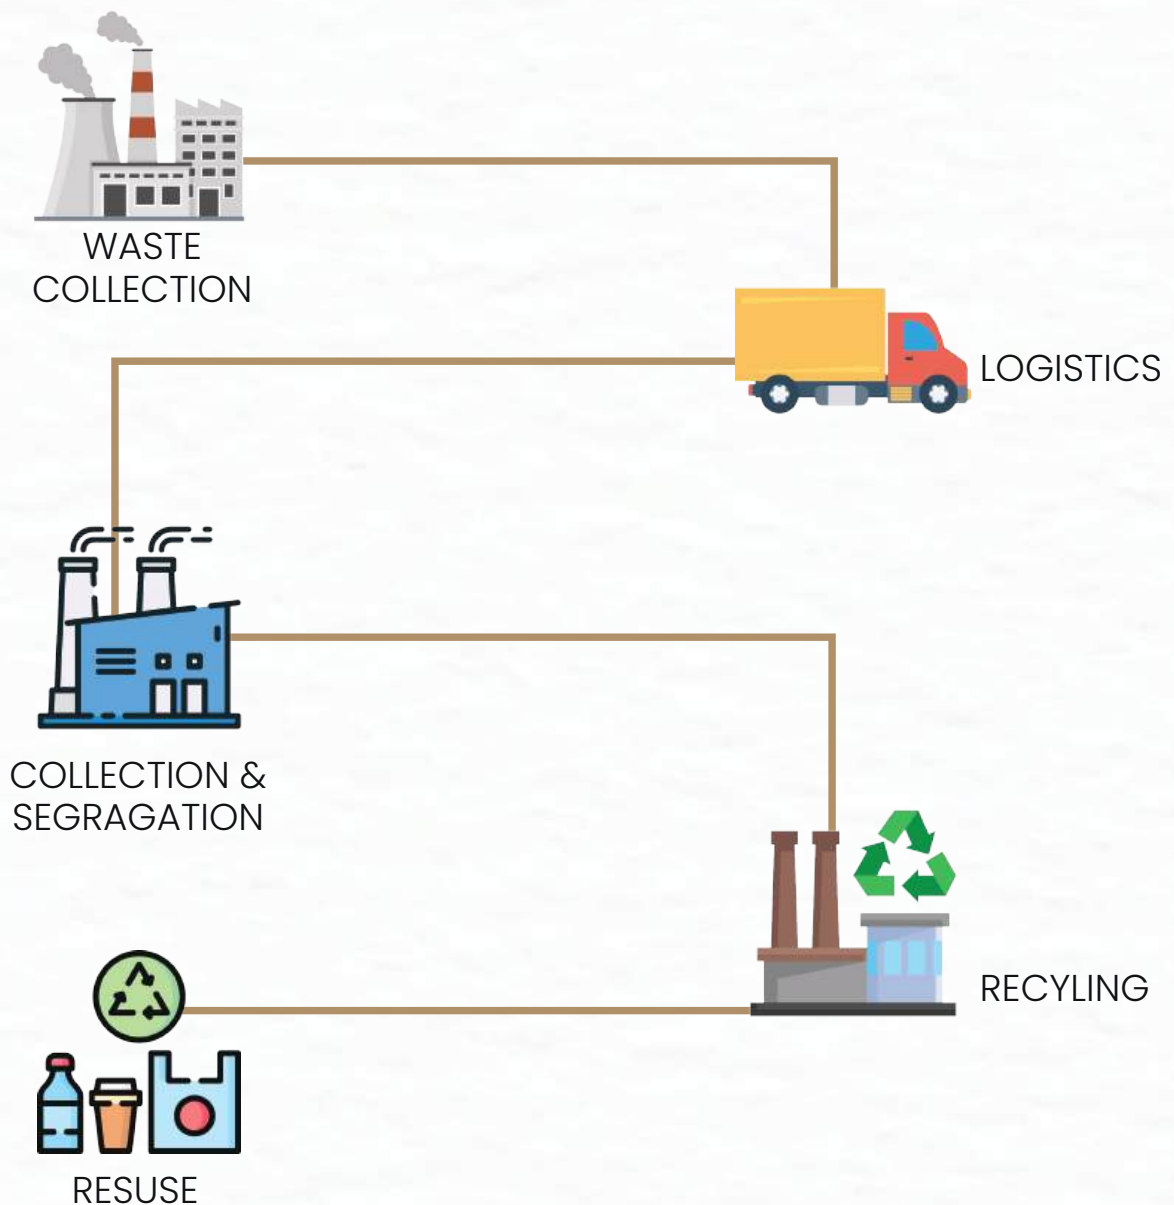

Every day, we collect both recyclable and non-recyclable plastic waste material, which are further processed at our various re-processing facility across India, Also non- recyclable waste are sent for environmentally sound end-of-life disposat like cement kiln or waste-to-energy plants