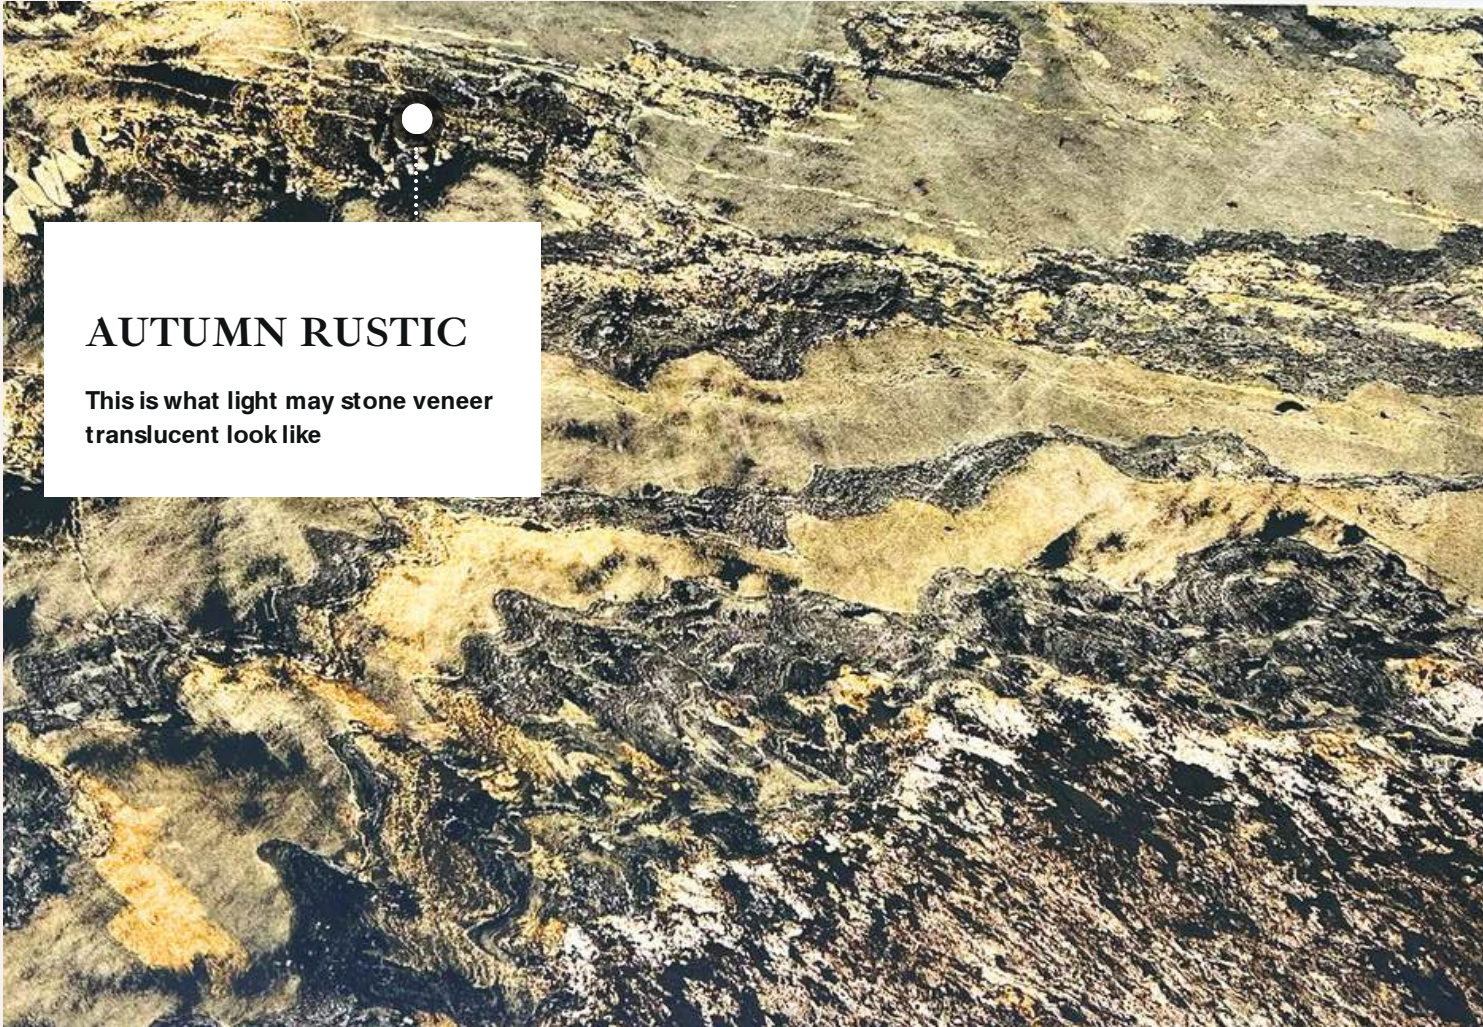

AUTUMN RUSTIC

This is what light may stone veneer translucent look like