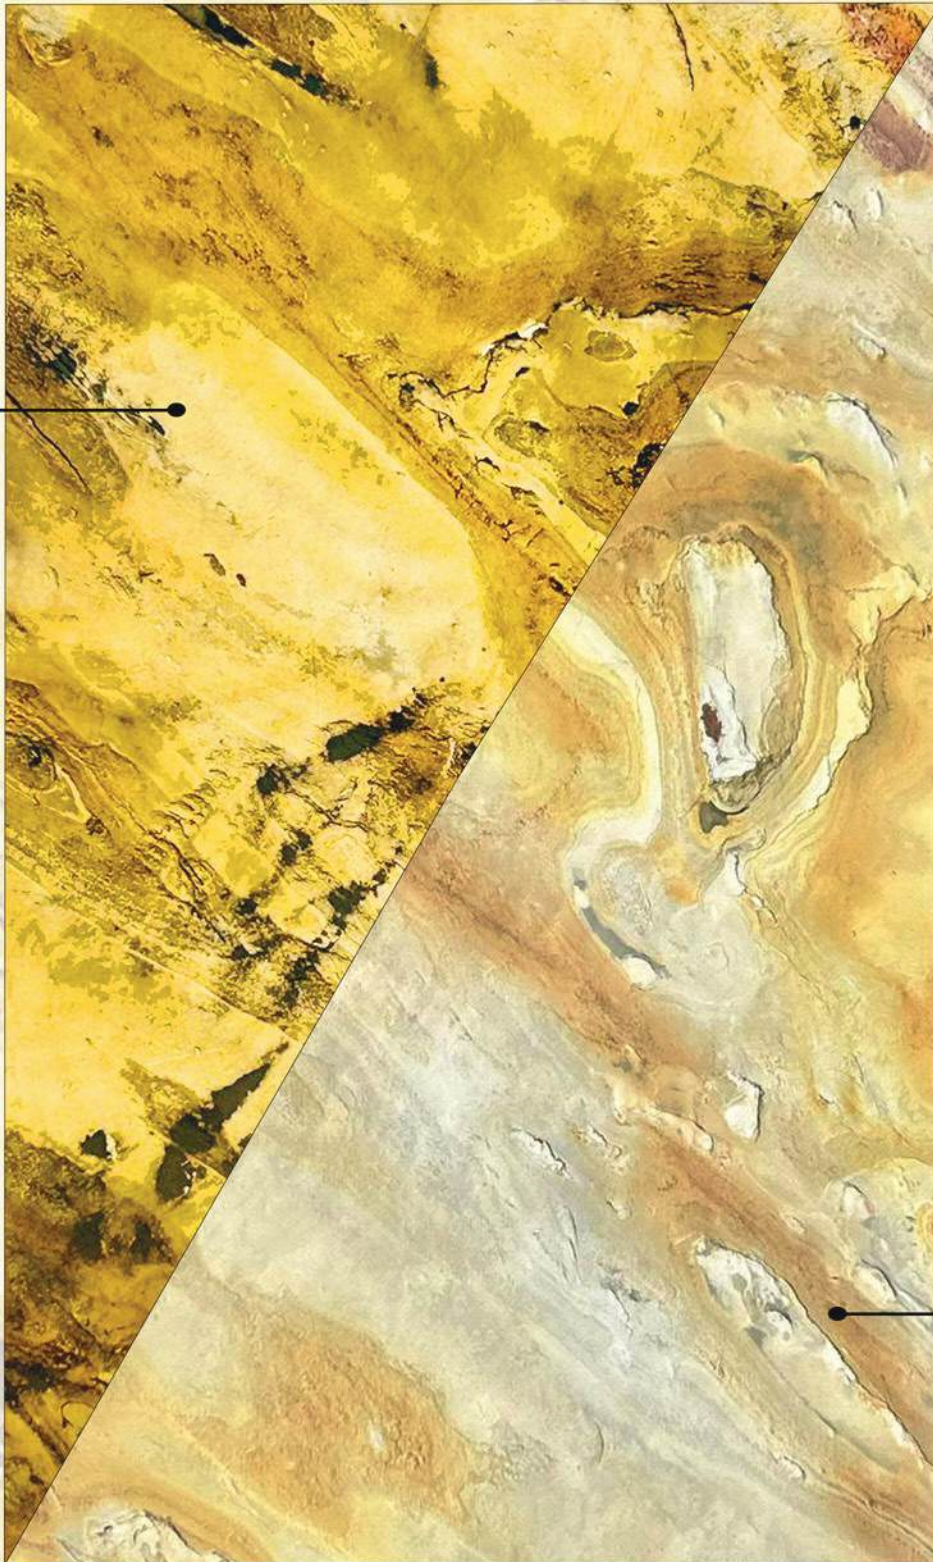

INDIAN AUTUMN

WITH LIGHT

8 FEET

WITHOUT LIGHT

4 FEET

"TRANSCEND ORDINARY SPACES WITH CLASSICAL SURFACES' TRANSLUCENT STONE VENEER! ✨💎 ILLUMINATE YOUR INTERIORS WITH THE MESMERIZING PLAY OF LIGHT, WHETHER DAY OR NIGHT. EXPERIENCE THE ELEGANCE OF NATURAL STONE, REIMAGINED WITH OUR INNOVATIVE CRAFTSMANSHIP. DISCOVER THE BEAUTY THAT SHINES THROUGH EVERY SPACE.