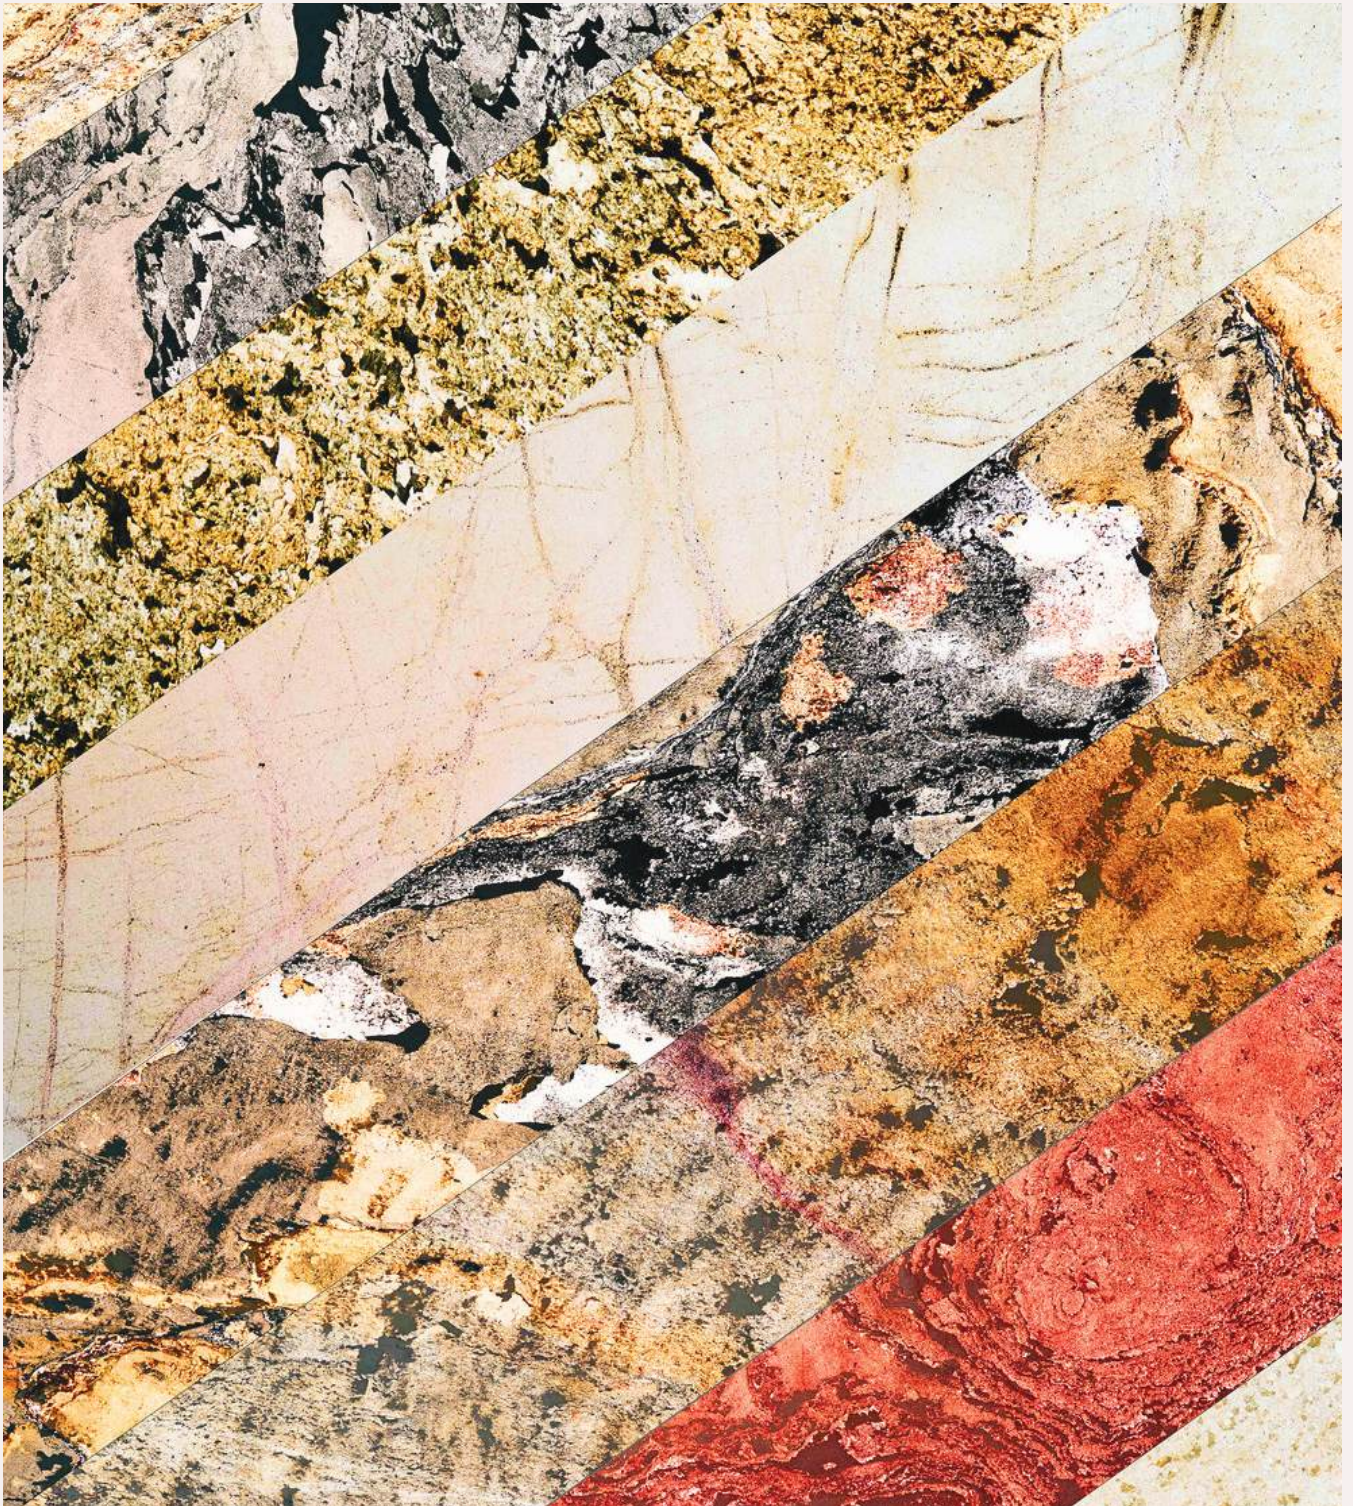

TRANSLUCENT

Transforming Light, Elevating Spaces

ABOUT US

"Established in 1985, **Shalfeyo** has been a pioneer in manufacturing translucent stone veneer for three generations. With a rich legacy spanning since 1985, our family- owned business has been committed to delivering unparalleled quality and craftsmanship in every piece. We take pride in our heritage and expertise, combining traditional craftsmanship with modern innovation to create stunning translucent stone veneer products that adorn homes and commercial spaces worldwide. As a trusted industry leader, we continue to uphold our legacy of excellence, offering timeless elegance and superior performance in every slab."

Natural Aesthetic:

Translucent stone veneer offers a natural and elegant aesthetic, enhancing the beauty of any space with its unique patterns and textures.

Light Transmission:

Its translucent properties allow light to pass through, creating a warm and inviting ambiance while maintaining privacy.

Versatility:

Translucent stone veneer can be used in various applications such as wall cladding, countertops, and decorative panels, adding versatility to design options.

Durability:

Despite its delicate appearance, translucent stone veneer is durable and long-lasting, making it suitable for interior use.