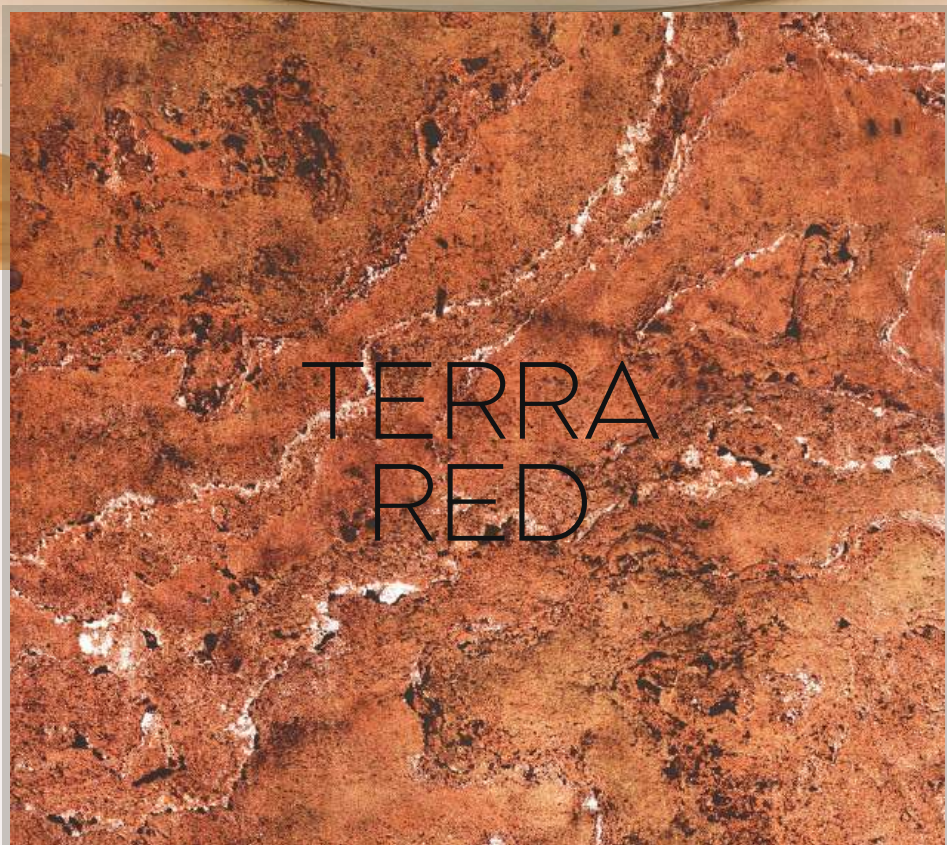

SIZES : 4 X 2, 8 X 4, 10 X 4

D.COPPER

TRANSLUCENT

STONE CATEGORY : QUARTZITE

SIZES : 4 X 2, 8 X 4, 10 X 4

TERRA
RED

SILVER GALAXY

TRANSLUCENT