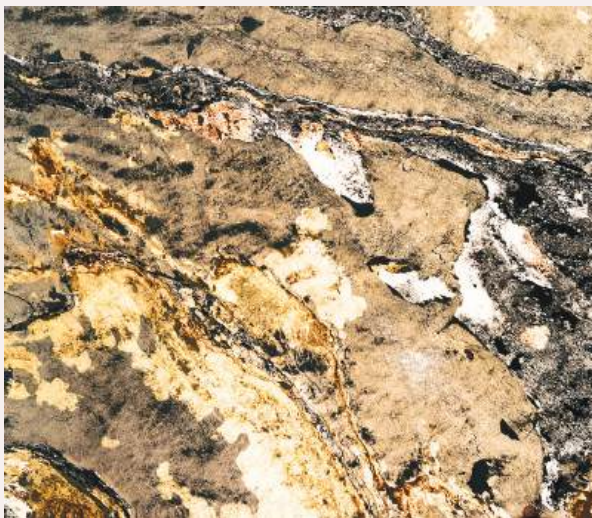

AUTUMN RUSTIC

AUTUMN RUSTIC

TRANSLUCENT

STONE CATEGORY : SLATE

SIZES : 4 X 2, 8 X 4, 10 X 4