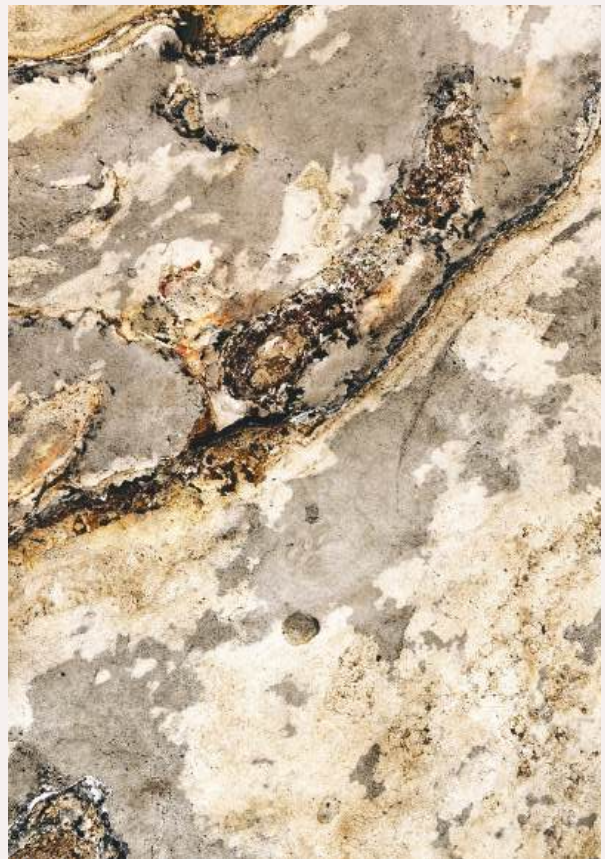

AUTUMN RUSTIC

AUTUMN RUSTIC

TRANSLUCENT

STONE CATEGORY : SLATE

SIZES : 4 X 2, 8 X 4, 10 X 4