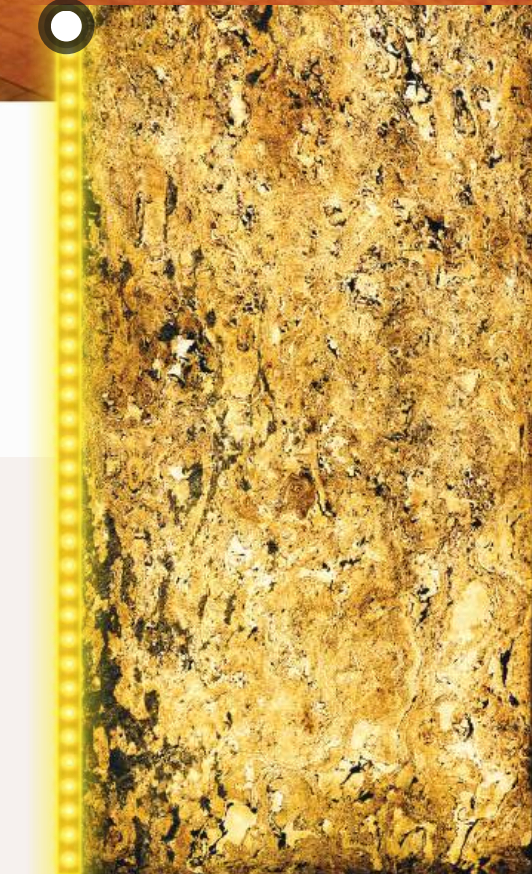

STONE CATEGORY : MARBLE

SIZES : 4 X 2, 8 X 4, 10 X 4

COPPER

TRANSLUCENT

STONE CATEGORY : QUARTZITE

SIZES : 4 X 2, 8 X 4, 10 X 4

MAGIC OF LIGHT
You can see different colors with different types of lighting.

AUTUMN RUSTIC