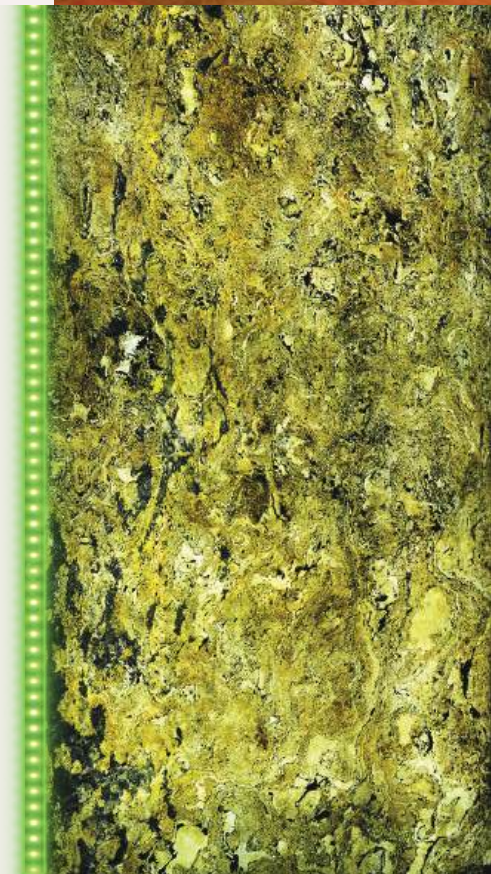

STONE CATEGORY : MARBLE

SIZES : 4 X 2, 8 X 4, 10 X 4

COPPER

TRANSLUCENT

STONE CATEGORY : QUARTZITE

SIZES : 4 X 2, 8 X 4, 10 X 4

MAGIC OF LIGHT
You can see different colors with different types of lighting.

AUTUMN RUSTIC