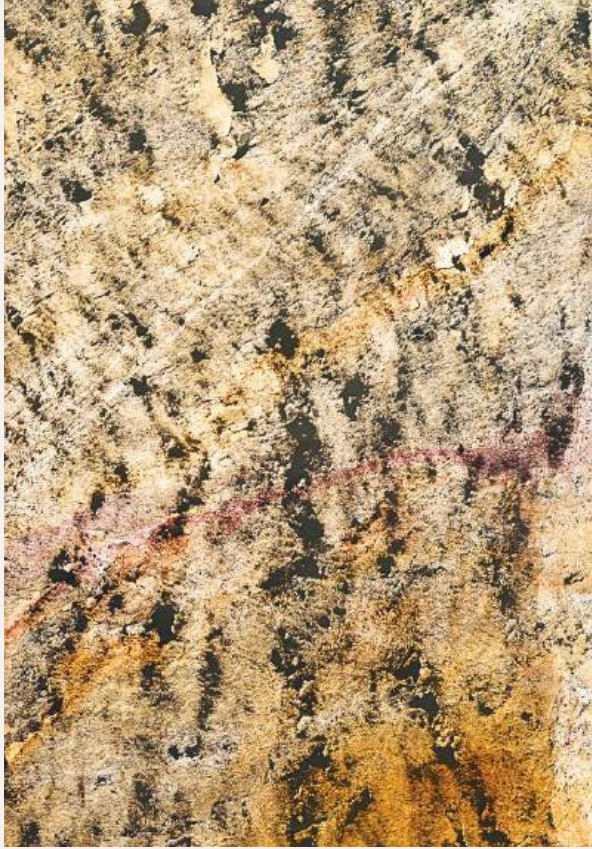

AUTUMN RUSTIC

AUTUMN RUSTIC

TRANSLUCENT

STONE CATEGORY : SLATE

SIZES : 4 X 2, 8 X 4, 10 X 4