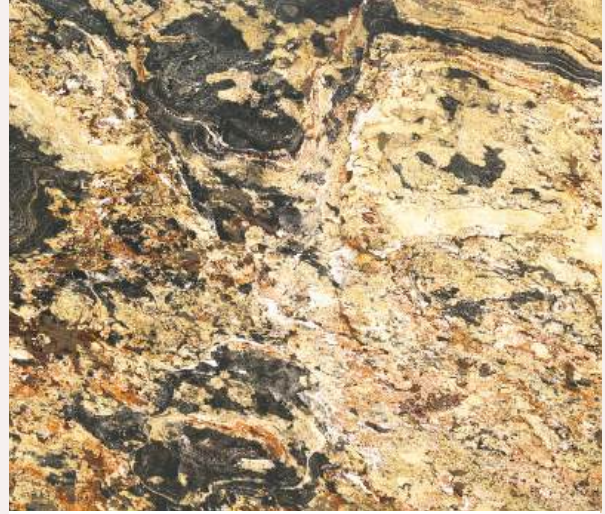

AUTUMN RUSTIC

AUTUMN RUSTIC

TRANSLUCENT

STONE CATEGORY : SLATE

SIZES : 4 X 2, 8 X 4, 10 X 4